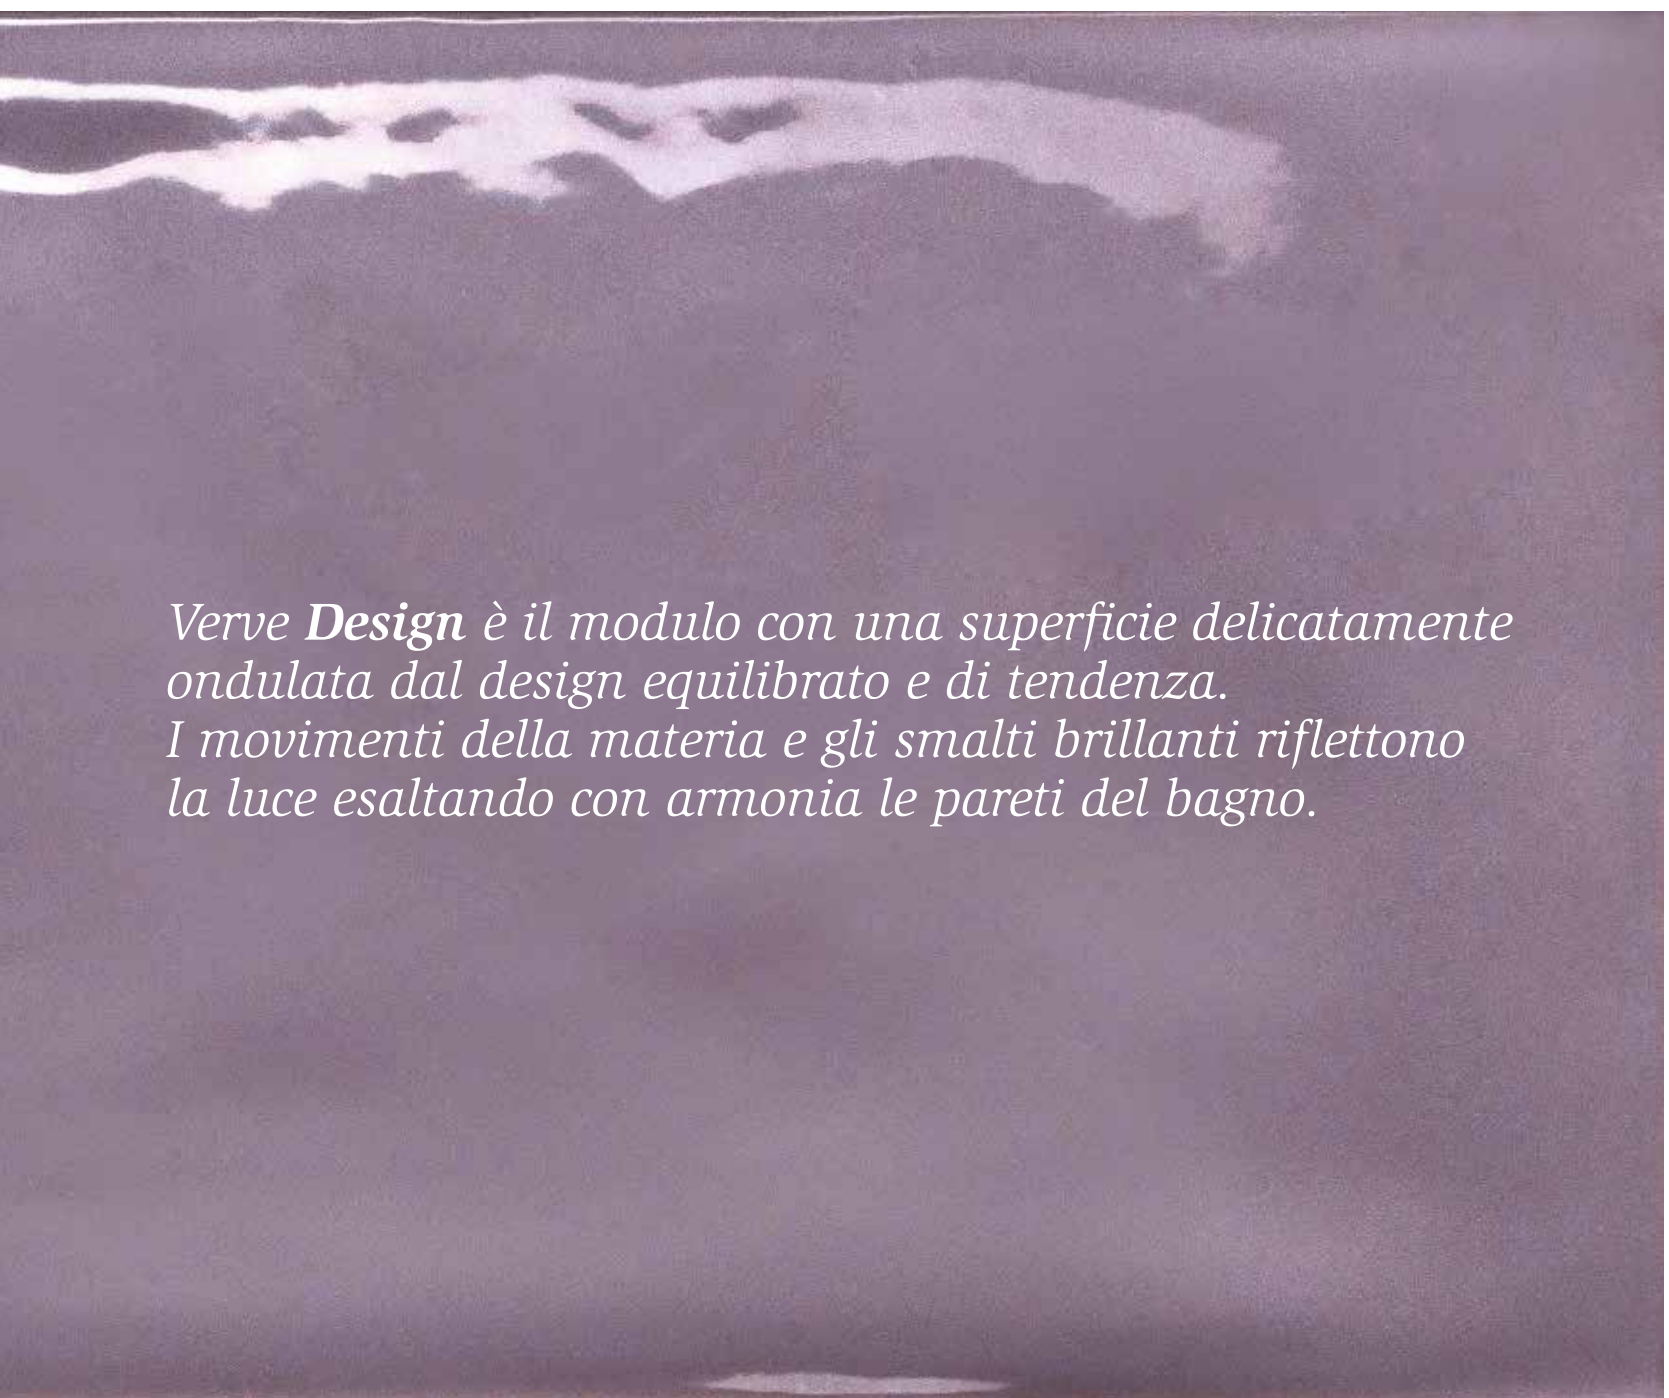

Verve **Design** is the module with a subtly undulating surface in tasteful, trendy style. The variations in the material and shiny glazes reflect the light to bring an attractive gleam to bathroom walls.

Verve **Design** est un module à la surface délicatement ondulée, au design équilibré très tendance. Les mouvements de la matière et les émaux brillants reflètent la lumière, sublimant ainsi en toute harmonie les murs de la salle de bains.

Verve **Design** ist ein Modul mit einer sanft gewellten Oberfläche, das durch eine ruhige, trendige Ausstrahlung überzeugt. Das lebendige Materialbild und die glänzenden Glasuren setzen die Wandflächen des Bades mit harmonischen Lichtspiegelungen in Szene.

El módulo Verve **Design** presenta una superficie delicadamente ondulada de diseño equilibrado y a la moda. El dinamismo de la materia y los esmaltes brillantes reflejan la luz dando realce, de manera armoniosa, a las paredes del baño.

Verve **Design** - это модуль со слегка волнистой поверхностью, предлагающий уравновешенный и актуальный дизайн. Волнистость материала и глянцевая глазурь отражают свет, гармонично подчеркивая красоту стен в ванной.

*Verve **Design** è il modulo con una superficie delicatamente ondulata dal design equilibrato e di tendenza. I movimenti della materia e gli smalti brillanti riflettono la luce esaltando con armonia le pareti del bagno.*